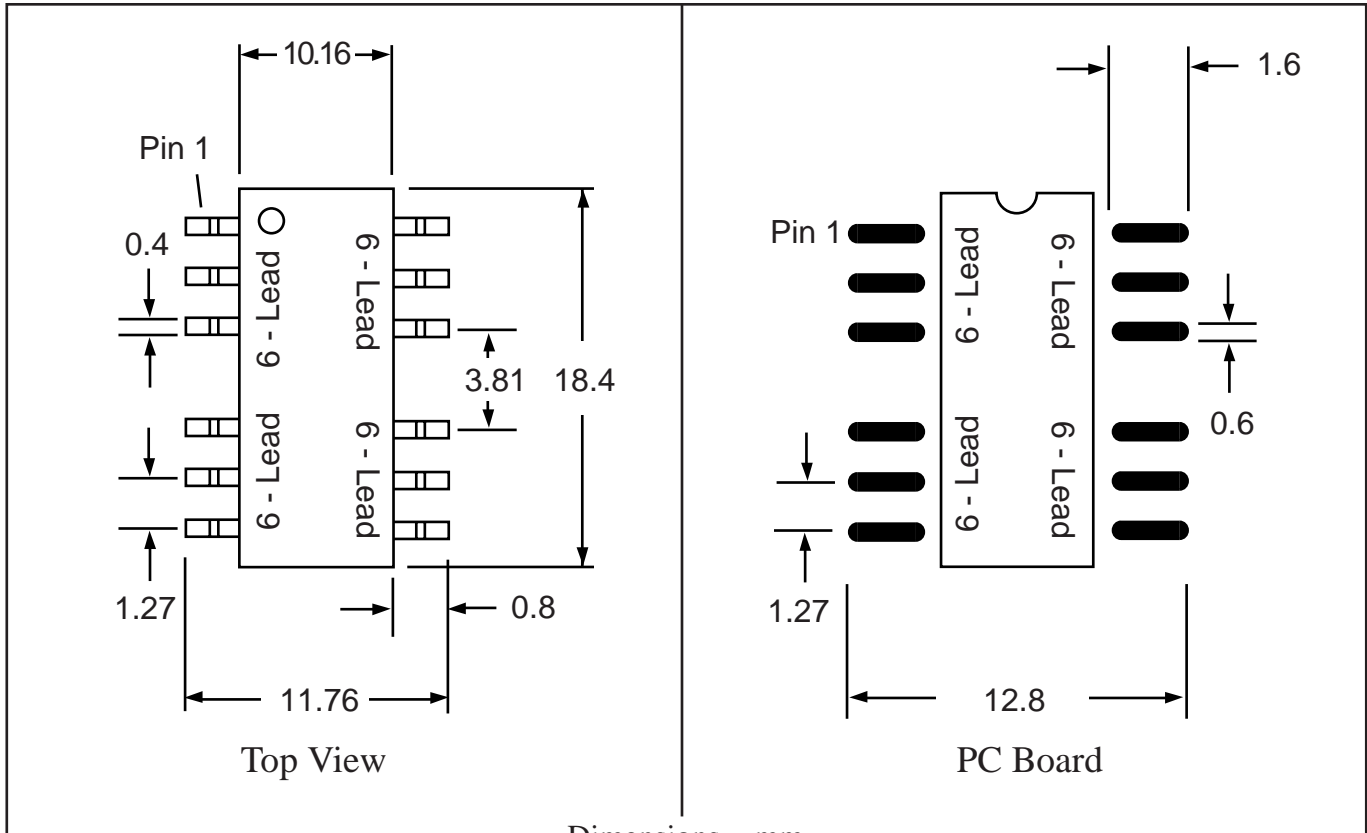

Part # **TSOP24/28T50-T2**
 Leads **24/28** Pitch **1.27mm**
 Body Size **10.16 x 18.4mm**

TopLineTM
 Tel 1-714-898-3830
 info@topline.tv

Dimensions = mm