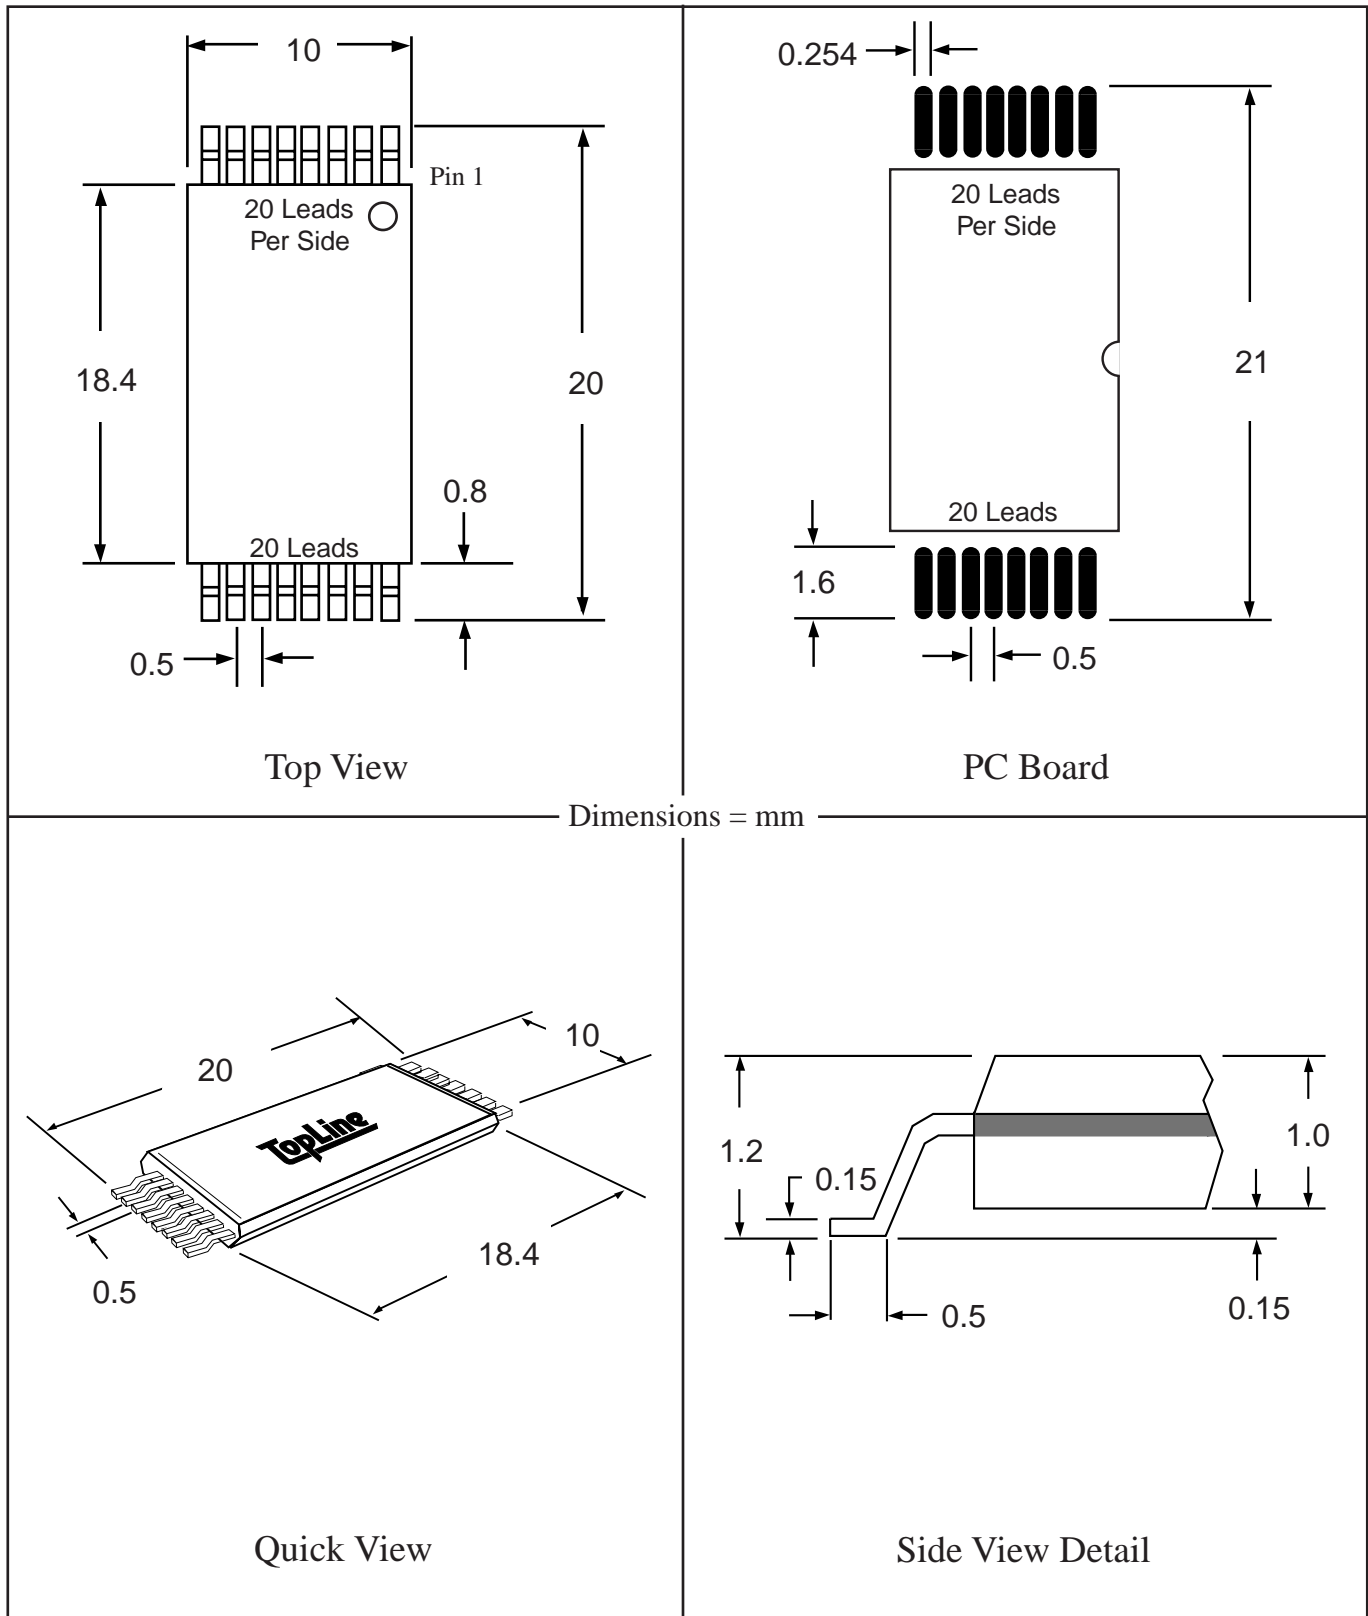

Part # **TSOP40T19.7-T1**
 Leads **40** Pitch **0.5mm**
 Body Size **10 x 20mm**

Tel 1-714-898-3830
 info@topline.tv

Dimensions = mm